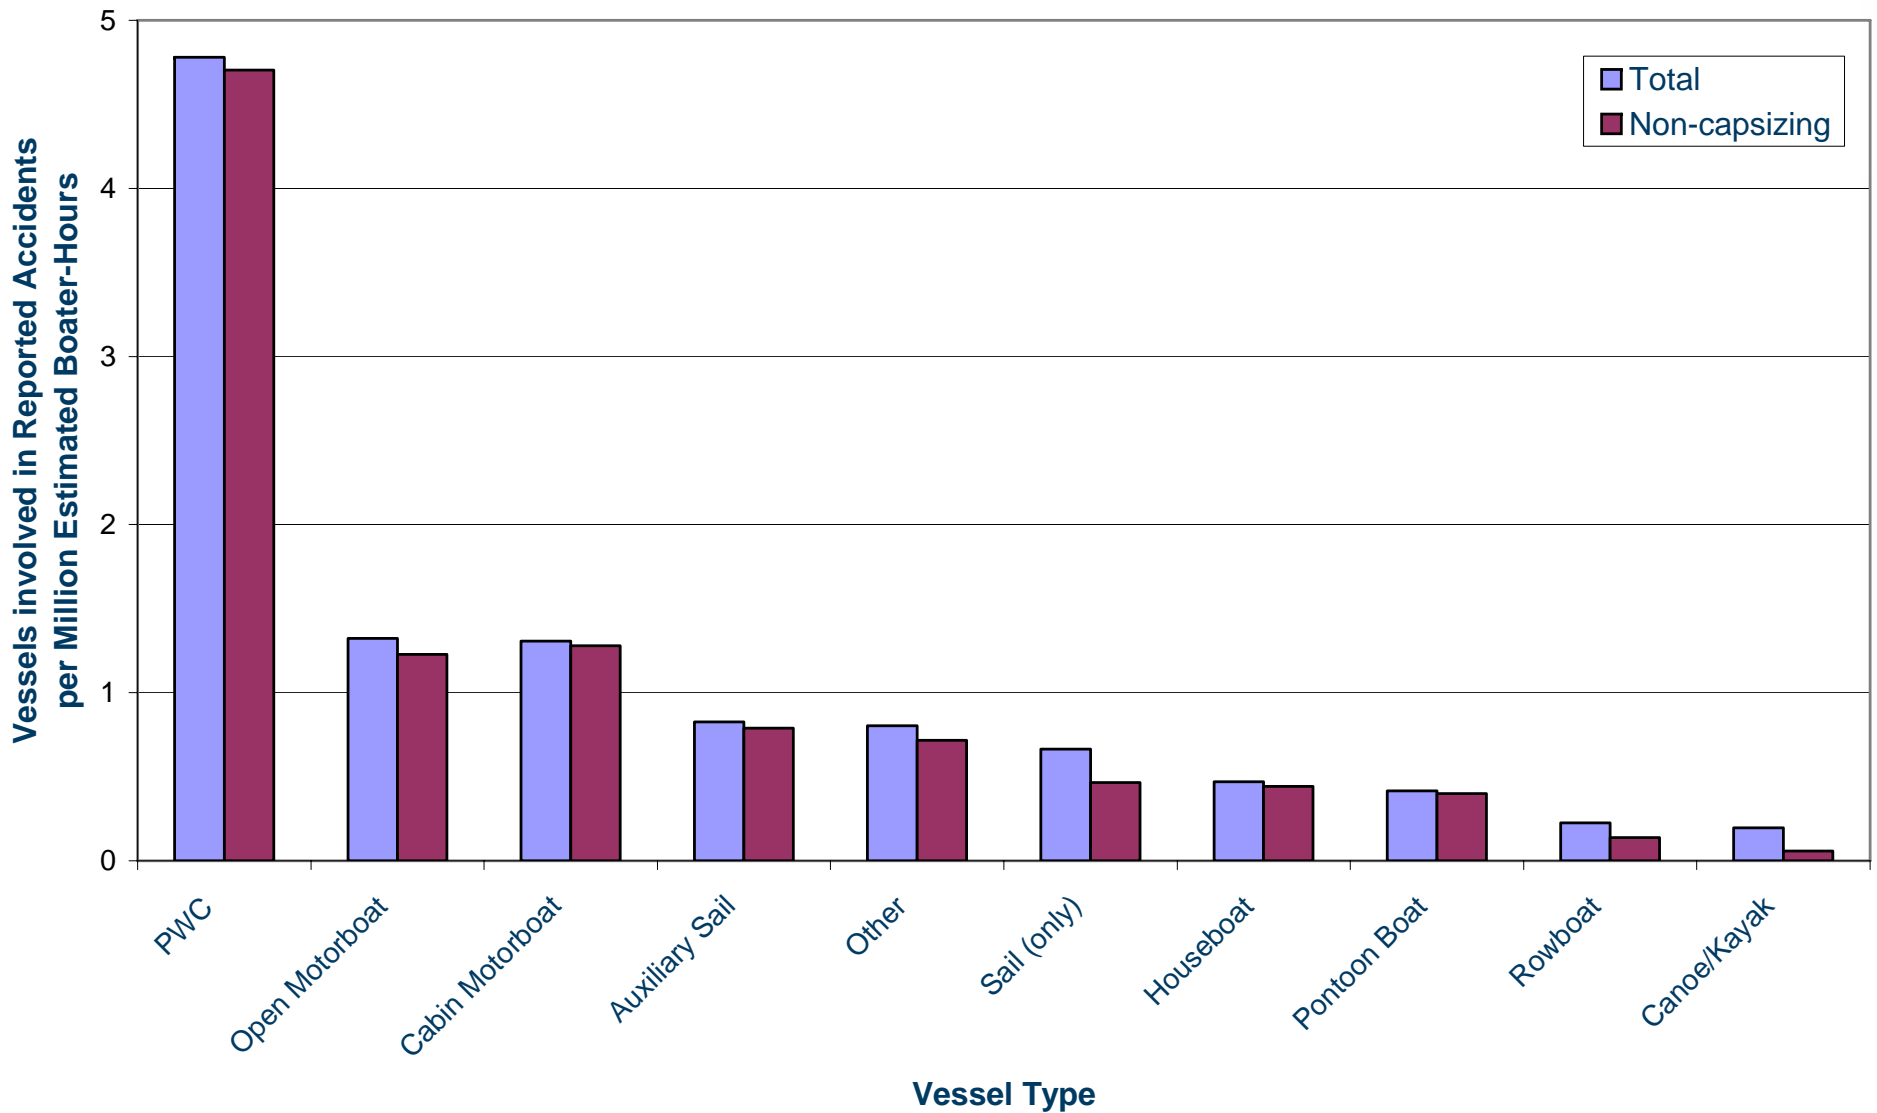

Boating Education Scope

Vessel Accident Involvement Relative to Time on Water - 2002
USCG Accident and Boater Survey Data

Boating Education Scope

Accidents by Vessel Type - 2002
USCG Data

Boating Education Scope

Accidents by Vessel Type - 2005
USCG Data