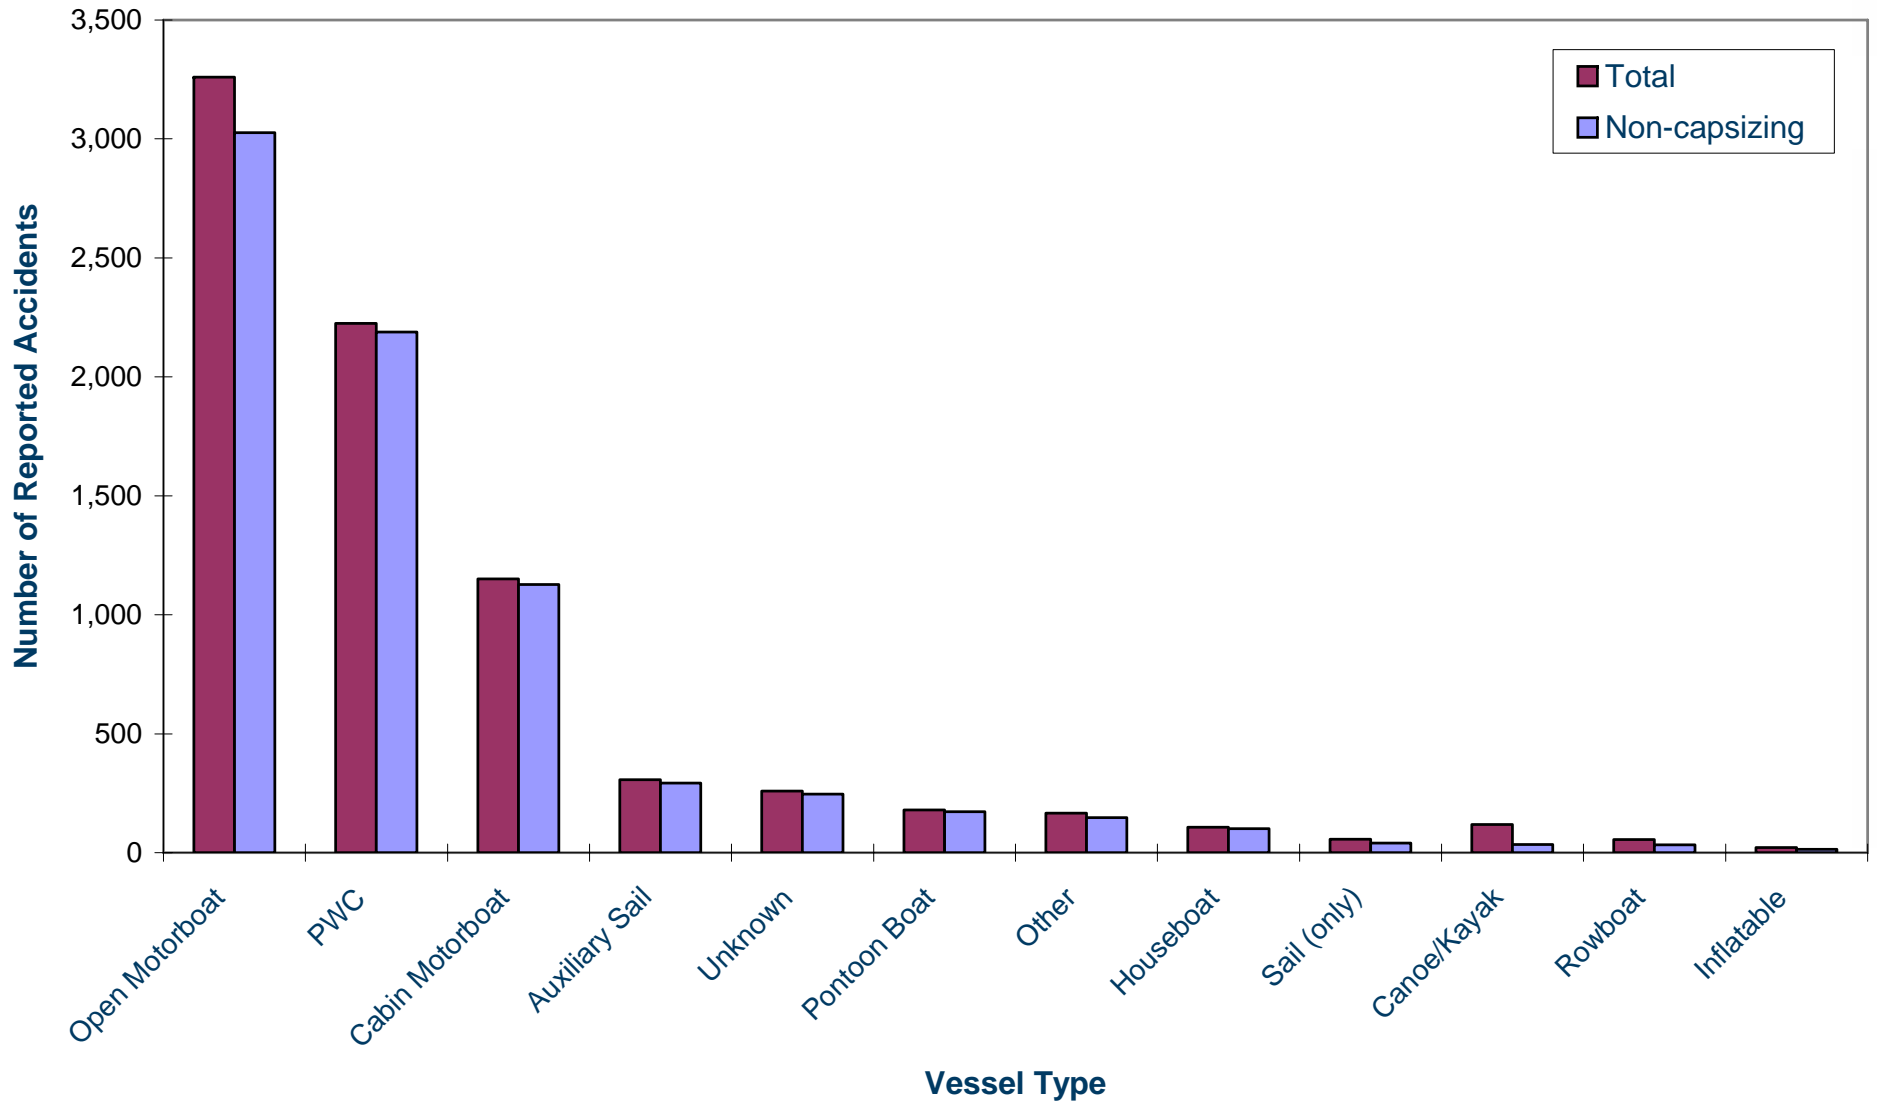

Boating Education Scope

Vessel Accident Involvement Relative to Time on Water - 2002
USCG Accident and Boater Survey Data

Boating Education Scope

Accidents by Vessel Type - 2002
USCG Data

Boating Education Scope

Accidents by Vessel Type - 2005
USCG Data